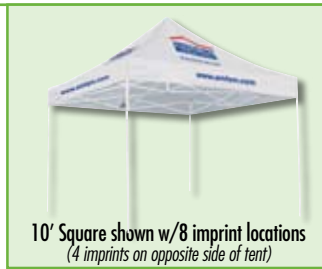

Great for Indoors and Out!

10' Square Event Tent shown with full-color, full bleed dye-sublimation.

Contact factory for full-color full-bleed tent options.

6' Square shown w/2 imprint locations

10' Square shown w/8 imprint locations  
(4 imprints on opposite side of tent)

10' x 20' Tent shown w/4 imprint locations

Canopy Peak Imprint

Valance Imprint

**Create your own combination of Canopy Peak and Valance imprints!**

Only 1 imprint per Location. Up to maximum of 8 Locations per tent.

1 Location = 1 Canopy Peak imprint or 1 Valance imprint.

Easy Assembly!

10' Event Tent

10' Event Tent Frame (Collapses for easy storage)

All tents include a protective canopy dust cover.  
(This is not a carry case, see page 65 for case options.)