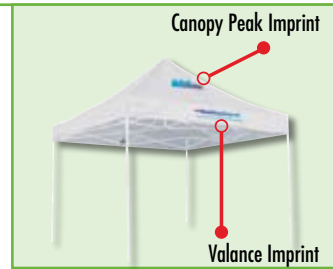

Great for Indoors and Out!

10' Square Event Tent shown with full-color, full bleed dye-sublimation.

Contact factory for full-color full-bleed tent options.

6' Square shown w/2 imprint locations

10' Square shown w/8 imprint locations  
(4 imprints on opposite side of tent)

10' x 20' Tent shown w/4 imprint locations

Canopy Peak Imprint

Valance Imprint

**Create your own combination of Canopy Peak and Valance imprints!**

Only 1 imprint per Location. Up to maximum of 8 Locations per tent.

1 Location = 1 Canopy Peak imprint or 1 Valance imprint.

Easy Assembly!

10' Event Tent

10' Event Tent Frame (Collapses for easy storage)

All tents include a protective canopy dust cover.  
(This is not a carry case, see page 65 for case options.)