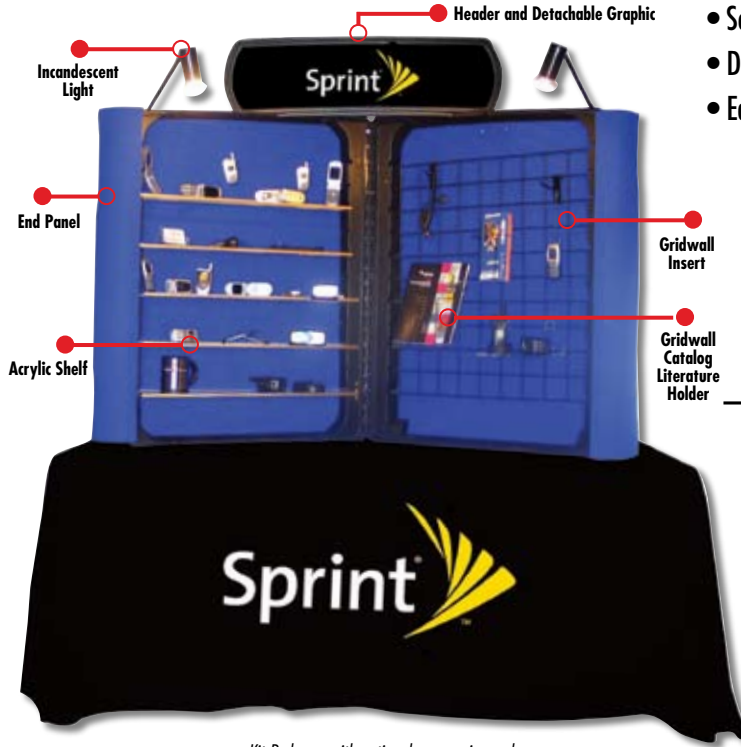

SHOWCASE™ TABLETOP PRODUCT DISPLAY

DISPLAYS

Kit D shown with optional accessories and 8" Standard Table Throw with 2-color imprint.

Our largest and best tabletop display!

- Sets up in seconds with product loaded via Velcro® receptive fabric.
- Durable vacuum formed plastic with heavy duty piano hinges.
- Easy grip handle and wheels allow for easy transport.

Open and show, close and go!

ShowCase™ Accessories:

Item#	Description	1	2-5	6-11	12-24
140016	ShowCase™ Fabric End Cap	89.00	86.00	83.00	80.00
140030	ShowCase™ Header Frame	103.00	101.00	97.00	91.00
140010	ShowCase™ Header Graphic	72.00	70.00	65.00	60.00
140005	ShowCase™ Panel Graphic Insert	134.00	131.00	127.00	122.00
150021	Double 100 W Incandescent Light	209.00	207.00	205.00	199.00
140013	Gridwall Insert	72.00	70.00	67.00	65.00
140028	ShowCase™ Acrylic Shelf (3" W)	27.00	26.00	25.00	24.00
140029	ShowCase™ Acrylic Shelf (5" W)	31.00	30.00	29.00	28.00
270001	Gridwall Hook, 2"	4.00	3.00	3.00	2.00
270002	Gridwall Hook, 4"	4.00	3.00	3.00	2.00
270005	Gridwall Literature Holder, Trifold	6.00	6.00	5.00	5.00
270015	Gridwall Literature Holder, Catalog	30.00	28.00	26.00	24.00
270017	ShowCase™ Chrome Gridwall Shelf, 4"x10"	15.00	14.00	12.00	11.00
270018	ShowCase™ Clear Gridwall Shelf, 4"x10"	10.00	9.00	8.00	7.00
Standard Lead Times-Blank		2 Days	2 Days	4 Days	6 Days
Standard Lead Times-Imprinted		7 Days	7 Days	7 Days	10 Days

Kit A ShowCase™ Product Display

Kit Includes:	Item#	Description	1	2-5	6-11	12-24
Case	140034	ShowCase™ Product Display	849.00	839.00	829.00	819.00
Header Frame						
(2) 100W Lights						
Standard Lead Times			2 Days	2 Days	4 Days	6 Days

Kit B ShowCase™ Product Display

Kit Includes:	Item#	Description	1	2-5	6-11	12-24
Case	140035	ShowCase™ Product Display	989.00	972.00	942.00	921.00
Header Frame						
(2) End Panels						
(2) 100W Lights						
Standard Lead Times			2 Days	2 Days	4 Days	6 Days