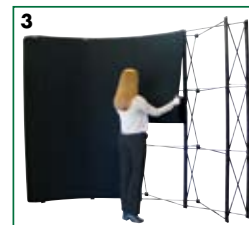

Sets up in minutes!

Order Information:

- Orders of more than 1 item are bulk packed. For other packing options please contact customer service, additional fees may apply.
- PMS colors are for reference only. Slight shifts from PMS color may occur due to dye lot variations. PMS Color matching is not guaranteed.
- See pages 99-100 for additional information that may apply to your order.