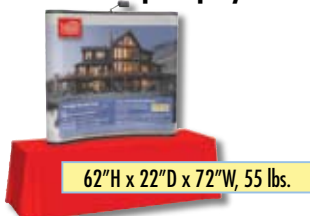

6' Curve Tabletop Display

#333010 $849.00

Fabric Kit Includes:
(1) 4-quad curved frame
(5) 2-piece magnet rails
(1) hardware bag
(1) halogen light
(2) fabric center panels
(2) fabric end panels
(1) square shipping case w/wheels
Standard Lead Time 4 Days

#333096 $1099.00

Mural w/Fabric End Panels Kit Includes:
(1) 4-quad curved frame
(5) 2-piece magnet rails
(1) hardware bag
(1) halogen light
(2) mural center panels
(2) fabric end panels
(1) square shipping case w/wheels
Standard Lead Time 7 Days

#333201 $1349.00

Mural Kit Includes:
(1) 4-quad curved frame
(5) 2-piece magnet rails
(1) hardware bag
(1) halogen light
(2) mural center panels
(2) mural end panels
(1) square shipping case w/wheels
Standard Lead Time 7 Days