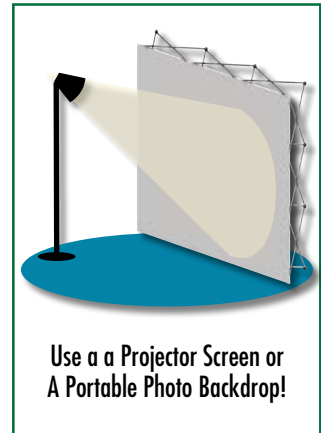

BILLBOARD™ POP-UP DISPLAY

DISPLAYS

Spend time with your customers... Not in set-up! Choose the Billboard™ to communicate your image.

- Perfect for tradeshow, lobby entrances and more.
- Unmatched portability, lightweight, less than 20 lbs.
- Custom full-color dye-sublimation on premium wrinkle resistant, poly twill fabric.

Oval Case Sure Fit Case-to-Counter Conversion Kit w/1-color Imprint
 Item# 112003
 109.00

Curved Billboard™ Tabletop Display w/Wrap Graphics & optional light

Curved Billboard™ Floor Display w/Wrap Graphics & optional lights

Straight Billboard™ Floor Display w/Face Graphics, optional Case-To-Counter Kit & lights

Use a Projector Screen or A Portable Photo Backdrop!