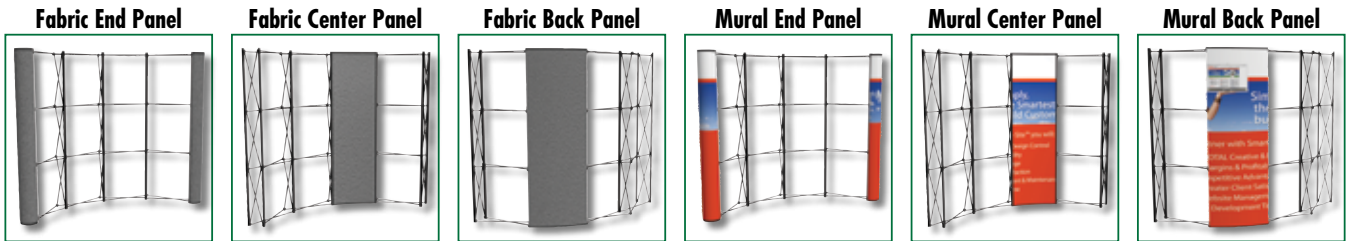

ARISE™ & ELLIPSE™ ACCESSORIES

DISPLAYS

Customize your pop-up to meet your specific needs with our large array of accessories.

Select from the following options:

- Lighting and Shelving
- Case-to-Counter Kits
- Backlit and Wrap Headers
- Mural and Fabric Panels

Frontrunner: Textured Velcro® Receptive Fabric

Prelude: Smooth Velcro® Receptive Fabric

COM

USA

Case-to-Counter Conversion Kits

Graphic Case-to-Counter Conversion Kit

Same material as a mural panel, wrapped around an oval case. Full-color inkjet process.

Graphic Area: 30"H x 67.5"W Visual Area: 30"H x 37.5"W

Fabric Case-to-Counter Conversion Kit

Same material as a fabric panel, wrapped around an oval case. Unimprinted only.

Sure Fit Case-to-Counter Conversion Kit