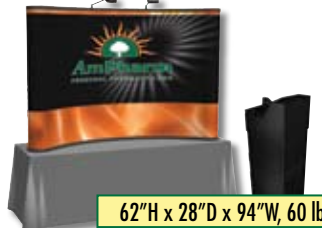

8' Curve Tabletop Display

62"H x 28"D x 94"W, 60 lbs.

#332044 $1149.00

Fabric Kit Includes:

- (1) 6-quad curved frame
  - (12) magnet bars
  - (1) hardware bag
  - (2) halogen lights
  - (3) fabric center panels
  - (2) fabric end panels
  - (1) square shipping case w/wheels
2. Standard Lead Time 4 Days

#332140 $1499.00

Mural w/Fabric End Panels Kit Includes:

- (1) 6-quad curved frame
  - (12) magnet bars
  - (1) hardware bag
  - (2) halogen lights
  - (3) mural center panels
  - (2) fabric end panels
  - (1) square shipping case w/wheels
2. Standard Lead Time 7 Days

#332177 $1799.00

Mural Kit Includes:

- (1) 6-quad curved frame
  - (12) magnet bars
  - (1) hardware bag
  - (2) halogen lights
  - (3) mural center panels
  - (2) mural end panels
  - (1) square shipping case w/wheels
2. Standard Lead Time 7 Days