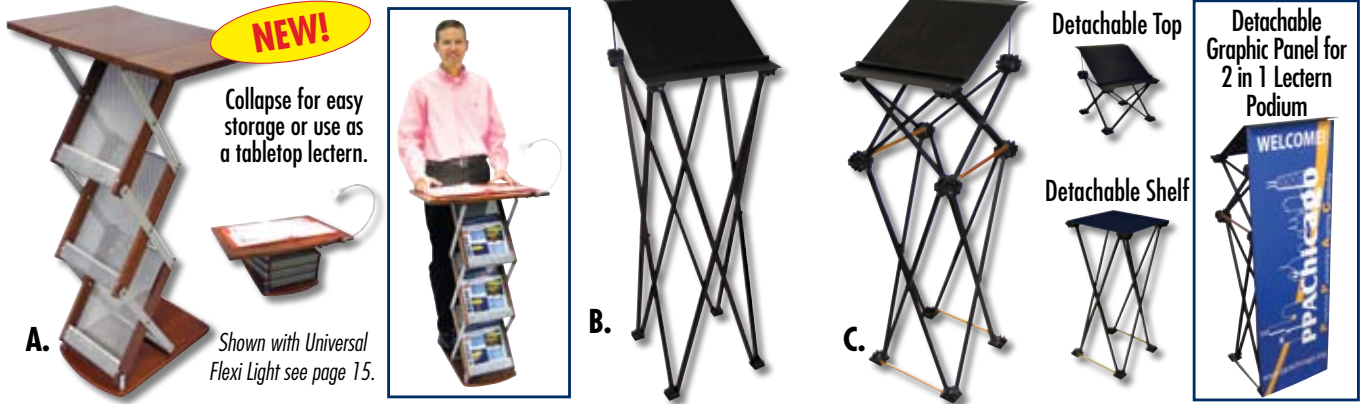

Three styles to choose from with detachable graphics or banners for a personal touch.

A. Tri-Plex Literature Lectern Podium

- Multi-Functional.
- Hardwood construction.
- Fold-out top.

Item# Description
 230010 Tri-Plex Literature Lectern Podium
 150047 Universal Flexi Light
Standard Lead Times
 Lectern Size: 37.5"H x 16.5"D x 23"W
 Case Size: 19"H x 12.5"D x 12.5"W

1	2-5	6-11	12-24
179.00	174.00	169.00	164.00
54.00	53.00	52.00	50.00
7 Days	7 Days	7 Days	10 Days
Weight: 18 lbs.			
Weight: 2 lbs.			

B. Pop-Up Lectern Podium

- Metal Scissor Frame Construction.
- Add your logo with a detachable graphic panel.
- Lightweight and folds for easy transport and storage.

Item# Description
 215002 Pop-Up Lectern Podium
Standard Lead Times
 Lectern Size: 45"H x 14"D x 14"W, .25" Document Ledge

1	2-5	6-11	12-24
145.00	141.00	136.00	131.00
7 Days	7 Days	7 Days	10 Days
Weight: 6 lbs.			

C. 2 in 1 Lectern Podium

- Metal Scissor Frame Construction.
 - Add your logo with a detachable graphic panel.
 - Removable top for use with a table.
- Graphic Size: 45"H x 14"W

Item# Description
 215003 2 in 1 Lectern Podium
 190223 Detachable Graphic 45"H x 14"W
Standard Lead Times
 Lectern Size: 45"H x 14"D x 14"W, .25" Document Ledge
 Removable Top: 14"H x 14"D x 14"W, .25" Document Ledge
 Detachable Shelf: 14"H x 14"W