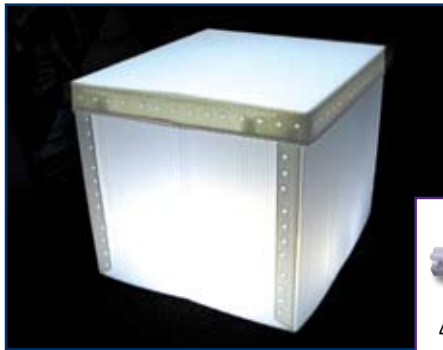

The Stage Hand™ is an exciting display table with convenient storage all in one handy carrying case. Translucent, durable, corrugated plastic that can be illuminated from inside for a unique look on the tradeshow floor. Imprintable table throw and base options for customizing your display.

- Durable, lightweight (only 15.5 lbs.), yet heavy-duty - holds up to 150 lbs.
- Roomy carry case for storage of graphics, lights and Stage Hand™ throw.
- This product features durable material used by the United States Postal Service for mail carry totes. Time tested for 50 years.

Add Drama With Lights!

40 Watt Twin Tube Fluorescent Light Fixture
2.75"H x 23"W

Stage Hand™ shown with optional stage hand throw with 7-color imprint on valance & a 1-color base imprint on the side of display.

- Blue-PMS 288
- Red-PMS 193
- Black

Put together 2 or more displays to create tables and towers.

Order Information:

Description	Display Size	Imprint Area	Weight
Display Carry Case	31"H x 36"W x 3.75"D	N/A	15.5 lbs.
Display Assembled	29"H x 34.75"W x 28.5"D	15"H x 32"W	15.5 lbs.
Throw	3.5"H x 35.625"W x 29.875"D	Valance: 3.5"H x 32"W Top: 15"H x 32"W	1.5 lbs.