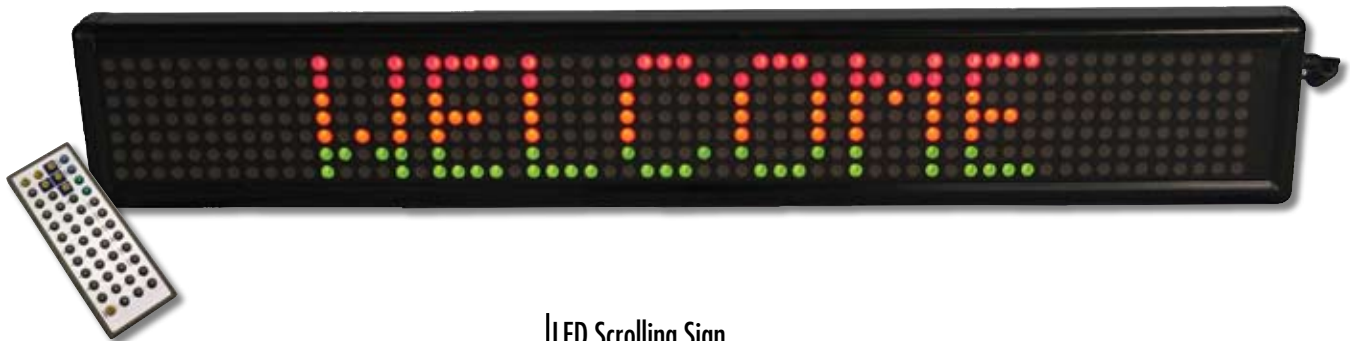

Let your customers know you are ready for business with the radiance of your LED Open Sign.

- The Open Swoosh LED is one of the most popular Open Signs on the market today.
- LED signs are brighter than neon signs and have an extremely long life span.

**NEW!**

Open Sign		1	2-5	6-11	12-24
Display Size: 15"H x 27"W x 2"D	Item# Description	239.00	234.00	229.00	224.00
Kits Include: 1 Open Sign	323200 Open Sign				
	Standard Lead Times	2 Days	2 Days	4 Days	6 Days

## LED SCROLLING SIGN

**NEW!**

Get your message across in an inexpensive, eye-catching way. Perfect to advertise specials, display safety messages or messages for any purpose.

- Programmable tri-color LED sign display is the ultimate in color display technology.
- Wireless remote, makes it easy to program in a matter of minutes.

LED Scrolling Sign		1	2-5	6-11	12-24
Display Size: 8.75"H x 4.75"D x 39.5"W	Item# Description	549.00	544.00	539.00	534.00
Kits Include: 1 LED Scrolling Sign	323201 LED Scrolling Sign Kit				
1 Programmable Remote	Standard Lead Times	2 Days	2 Days	4 Days	6 Days