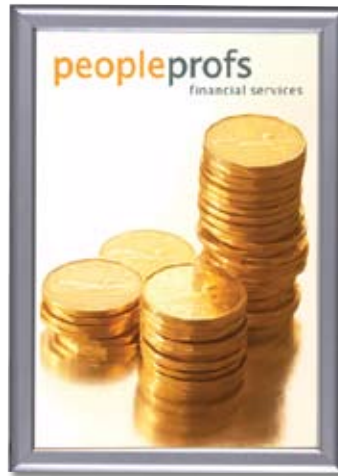

# LUMINATOR™ CLASSIC LIGHTBOXES

LIGHTED DISPLAYS

Your images come alive in ultra thin Luminator™ Classic lightboxes. Airports, malls, restaurants, casinos...Wherever your target market is going, be there!

- 100% even light distribution.
- Wall & ceiling mounting hardware included.
- Display on countertop or floor with Presto™ Easel.
- Flip frame for quick & easy update of graphics.
- ADA compliant, UL approved & energy efficient.