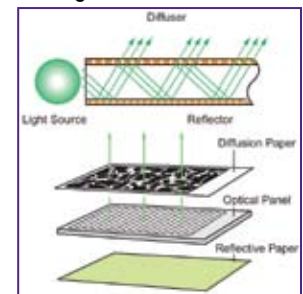

Lightbox Construction