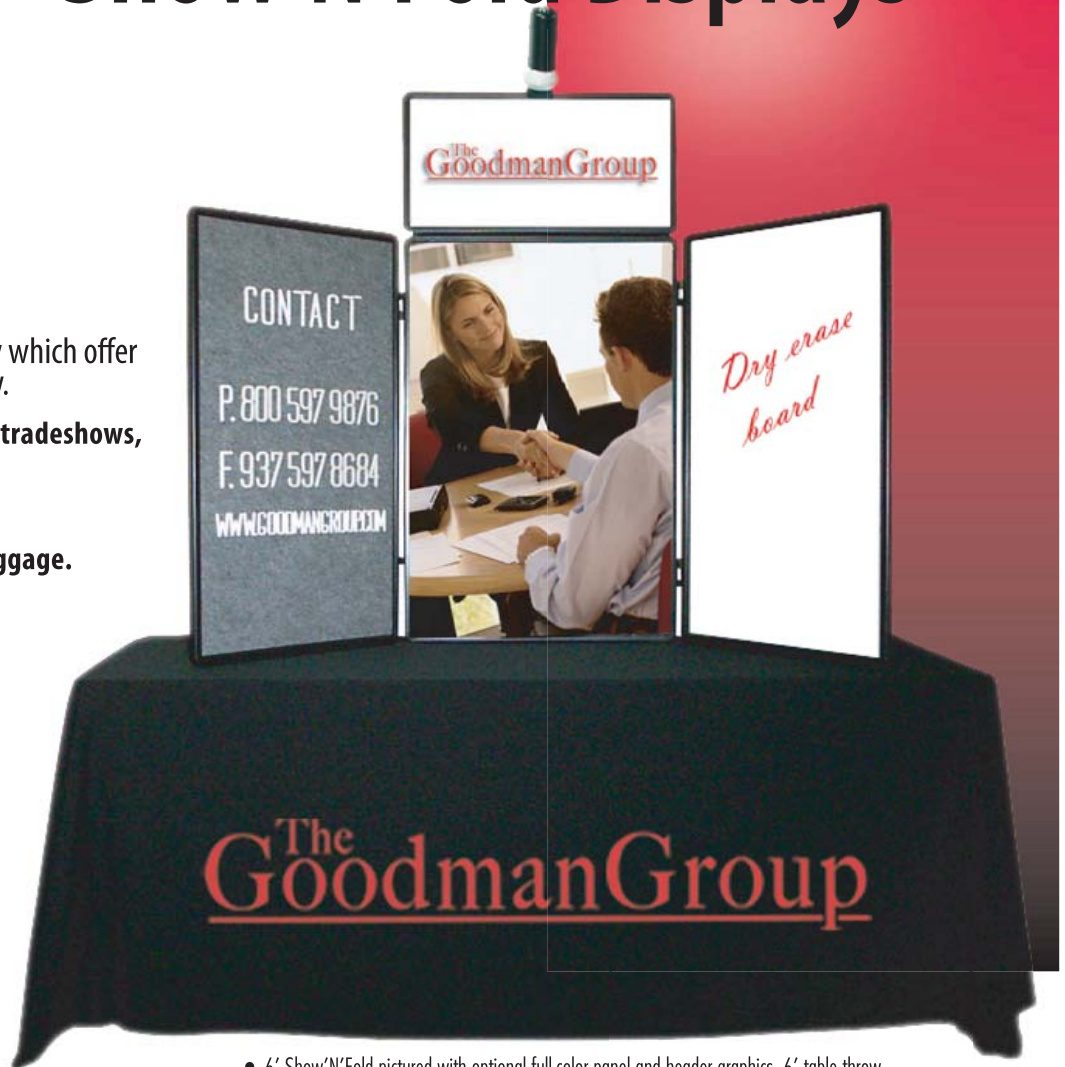

# \$275

Suggested Retail \$395

The Show 'N' Fold™ is the only displays on the market today which offer exclusive 2-in-1 display versatility.

- Ideal for brainstorming sessions, tradeshows, training, and more!
- Lightweight and portable.
- Ship via UPS, FedEx, or airline baggage.

Write-on/ Wipe-off surface!

Velcro® receptive fabric

- 6' Show'N'Fold pictured with optional full-color panel and header graphics, 6' table throw with 1-color imprint and 100 Watt incandescent light.

# \$470

**Display Size:** 96" W x 22" D x 48" H  
**Panel Size:** 24" W x 36" H  
**Header Size:** 24" W x 12" H  
**Shipping Weight:** 22 lbs.  
**Case Dimensions:** 38" W x 25" D x 10" H

# \$275

**Display Size:** 72" W x 22" D x 48" H  
**Panel Size:** 24" W x 36" H  
**Header Size:** 24" W x 12" H  
**Shipping Weight:** 12 lbs.  
**Case Dimensions:** 38" W x 25" D x 5" H