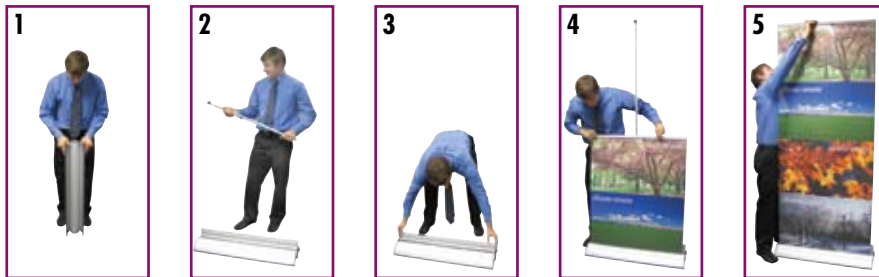

Sets up in Seconds!

Ultimate Retractor™ Banner Display

Kit Includes:	Item#	Description	1	2-5	6-11	12-24
Retractor Display	262011	Ultimate Retractor™ Kit	614.00	600.00	577.00	543.00
Banner Graphic	260010	Ultimate Retractor™ Hardware Only	369.00	359.00	349.00	339.00
Padded Soft Carry Case	190185	Ultimate Retractor™ Banner Only	250.00	248.00	238.00	227.00
		Standard Lead Times	7 Days	7 Days	7 Days	10 Days

Order Information:

Description	Graphic Area	Weight
Ultimate Retractor™	33"W x 94"H	14 lbs.

- Orders of more than 1 item are bulk packed. For other packing options please customer service representative, additional fees may apply.
- PMS colors are for reference only. Slight shifts from PMS color may occur due to dye lot variations. PMS Color matching is not guaranteed.
- See pages 99-100 for additional information that may apply to your order.

ESSENTIAL ACCESSORIES

Round Display Hard Case				Universal Banner Stand Light			
38"H x 12"W				50 W Halogen			
Item# 220024				Item# 150029			
1	2-5	6-11	12-24	1	2-5	6-11	12-24
187.00	181.00	175.00	169.00	125.00	123.00	121.00	119.00