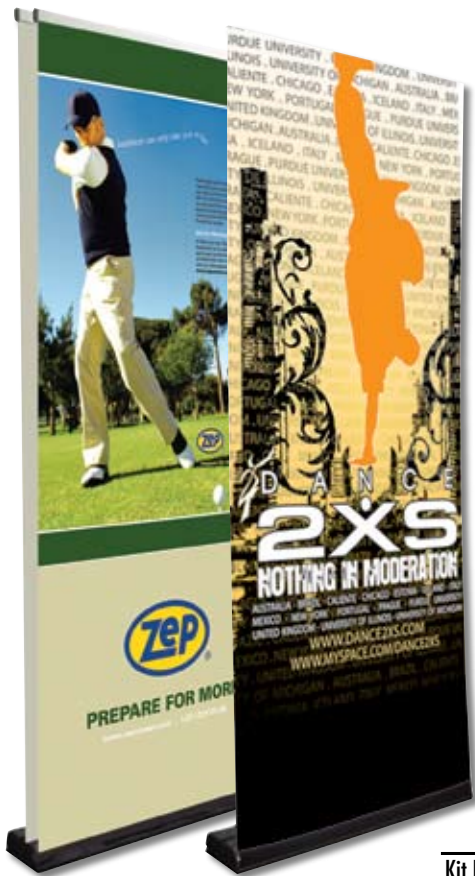

PREMIUM RETRACTOR™ BANNER DISPLAYS

BANNERS & FLAGS

32" 2-Sided Premium Retractor™ shown.

Our Premium Retractor™ Displays offer heavy duty construction for stability and the longest service life available anywhere!

- Ideal for heavy traffic areas, tradeshows, lobbies and more.
- Our ProLAM™ 5 mil lamination is the best in the best in the business!
- Includes padded soft carry case with shoulder strap.

Sets up in seconds!

Padded Soft Carry Case Included!

24" 1-Sided Premium Retractor™ shown.

ESSENTIAL ACCESSORIES

*For use with 24" & 32" Retractors only.

Round Display Hard Case
38"H x 12"W

Item# 220024

1	2-5	6-11	12-24
187.00	181.00	175.00	169.00

Order Information:

Description	Dimensions	Graphic Area	Weight
24" Premium Retractor™	23.5"W x 86"H	23.75"W x 82.5"H	12 lbs.
32" Premium Retractor™	31.5"W x 86"H	31.5"W x 82.5"H	13 lbs.
40" Premium Retractor™	39.375"W x 86"H	39.5"W x 82.5"H	15 lbs.