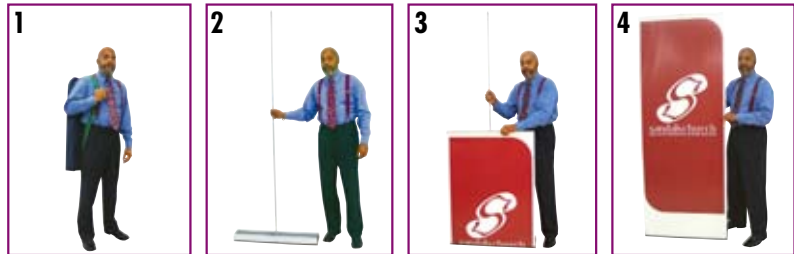

PREMIUM RETRACTOR™ BANNER DISPLAYS

BANNERS & FLAGS

32" 2-Sided Premium Retractor™ shown.

Our Premium Retractor™ Displays offer heavy duty construction for stability and the longest service life available anywhere!

- Ideal for heavy traffic areas, tradeshows, lobbies and more.
- Our ProLAM™ 5 mil lamination is the best in the best in the business!
- Includes padded soft carry case with shoulder strap.

Sets up in seconds!