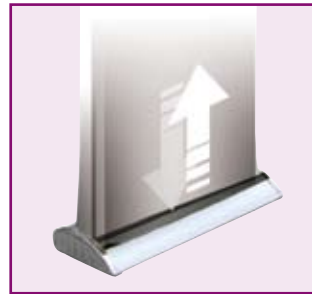

ENDLESS AD™ SCROLLING FLOOR DISPLAYS

BANNERS & FLAGS

36" Double-Sided Endless Ad™

24" Single-Sided Endless Ad™

Stop them in their tracks at your next event!
Scrolling motion commands attention and guarantees your message gets noticed.

- 13-26 linear feet of scrolling message area, cycles every 50 seconds.
- Quality construction, easy assembly.
- Two sizes (24" and 36" wide) dye-sublimation imprint on premium polyknit banner media.
- 120V AC powered and UL listed.

Moves continuously to command attention!

Stop them in their tracks!

Endless Ad™ 24" Scrolling Floor Display

Kit Includes: Display Hardware, Graphic Banner(s) & Padded Soft Carry Case	Item#	Description	1	2-5	6-11	12-24
	180000	Endless Ad™ 24" Single-Sided Kit	814.00	796.00	764.00	721.00
	180002	Endless Ad™ 24" Double-Sided Kit	1413.00	1382.00	1327.00	1251.00
	182005	Endless Ad™ 24" Single-Sided Hardware Only	572.00	561.00	545.00	519.00
	182007	Endless Ad™ 24" Double-Sided Hardware Only	937.00	914.00	885.00	839.00
	190039	Endless Ad™ 24" Banner Only	291.00	284.00	273.00	257.00
		Standard Lead Times	7 Days	7 Days	7 Days	10 Days