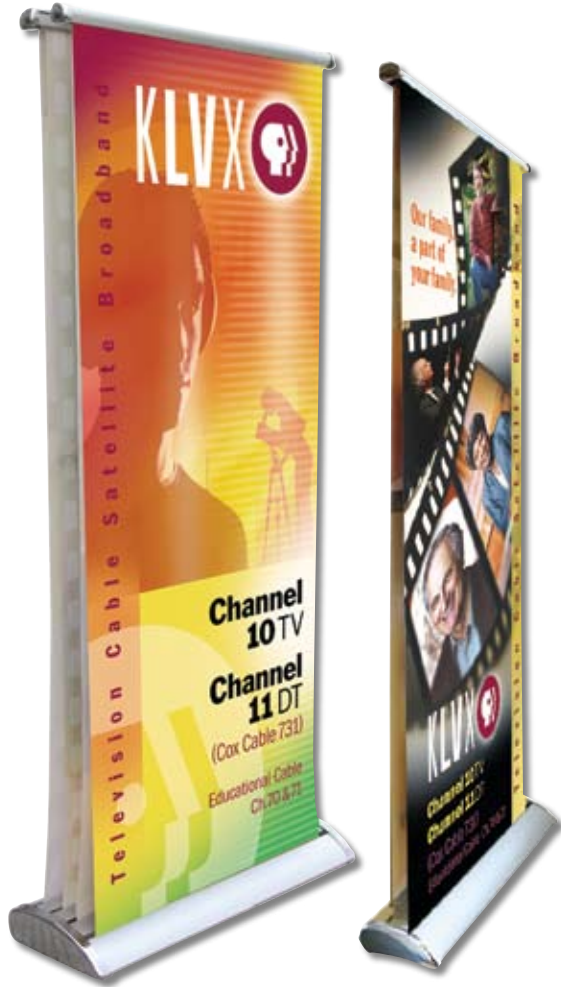

ENDLESS AD™ SCROLLING FLOOR DISPLAYS

BANNERS & FLAGS

36" Double-Sided Endless Ad™

24" Single-Sided Endless Ad™

Stop them in their tracks at your next event!
Scrolling motion commands attention and guarantees your message gets noticed.

- 13-26 linear feet of scrolling message area, cycles every 50 seconds.
- Quality construction, easy assembly.
- Two sizes (24" and 36" wide) dye-sublimation imprint on premium polyknit banner media.
- 120V AC powered and UL listed.

Moves continuously to command attention!

Stop them in their tracks!

Endless Ad™ 24" Scrolling Floor Display

Kit Includes: Display Hardware, Graphic Banner(s) & Padded Soft Carry Case	Item#	Description	1	2-5	6-11	12-24
	180000	Endless Ad™ 24" Single-Sided Kit	814.00	796.00	764.00	721.00
	180002	Endless Ad™ 24" Double-Sided Kit	1413.00	1382.00	1327.00	1251.00
	182005	Endless Ad™ 24" Single-Sided Hardware Only	572.00	561.00	545.00	519.00
	182007	Endless Ad™ 24" Double-Sided Hardware Only	937.00	914.00	885.00	839.00
	190039	Endless Ad™ 24" Banner Only	291.00	284.00	273.00	257.00
		Standard Lead Times	7 Days	7 Days	7 Days	10 Days

Endless Ad™ 36" Scrolling Floor Display

Kit Includes: Display Hardware, Graphic Banner(s) & Padded Soft Carry Case	Item#	Description	1	2-5	6-11	12-24
	180001	Endless Ad™ 36" Single-Sided Kit	1020.00	997.00	958.00	903.00
	180003	Endless Ad™ 36" Double-Sided Kit	1770.00	1732.00	1662.00	1567.00
	182006	Endless Ad™ 36" Single-Sided Hardware Only	708.00	696.00	668.00	624.00
	182008	Endless Ad™ 36" Double-Sided Hardware Only	1135.00	1112.00	1070.00	1003.00
	190040	Endless Ad™ 36" Banner Only	395.00	386.00	371.00	350.00
		Standard Lead Times	7 Days	7 Days	7 Days	10 Days